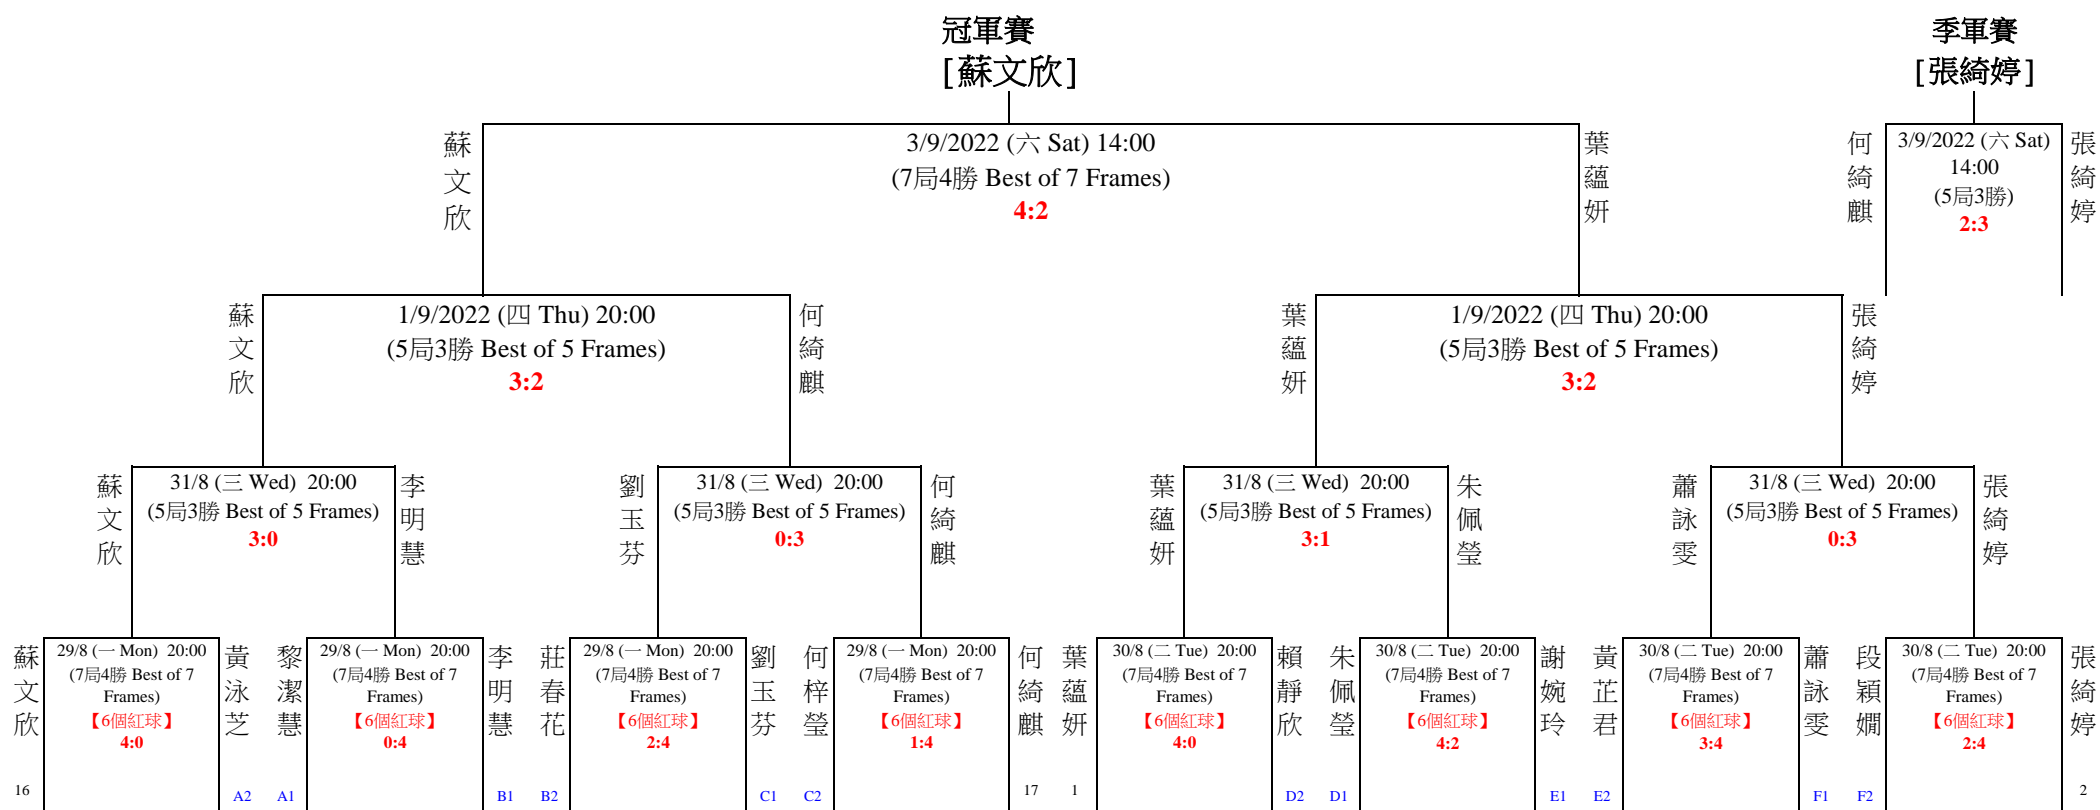

2022香港女子英式桌球公開賽

Hong Kong Women Snooker Open Championship 2022

比賽場地 Venue : 世界147桌球會 World Snooker Club 147

地址 : 香港上環皇后大道中328號中源中心1樓 電話: 2851 3363

Address : 1/F, Midland Centre, 328 Queen's Road Central, Sheung Wan, Hong Kong Tel : 2851 3363

網頁Web-site : <http://www.hkbilliardsports.org.hk/>

註 Remarks :

- 16強至決賽賽事採用單淘汰。16強採用【6個紅球】7局4勝制；8強至決賽採用【15個紅球】，8強、4強及季殿軍賽採用5局3勝制，決賽採用7局4勝制。
Last 16 to Finals : using knock-out system. Last 16 : [6-Red format] Best of 7 frames. Quarter-Finals to Finals : [15-Red format], Quarter-Finals, Semi-Finals & 2nd Runner-up Match - Best of 5 frames; Finals - Best of 7 Frames.
- 參賽者遲於開賽時間到達比賽場館報到則負一局；再遲於指定時間15分鐘到達比賽場館報到作棄權論，報名費概不發還。
Any player who is late for the Match will lose 1 frame and 15 minutes late will lose the Match and entry fee will be forfeited.
- 參賽者必須穿著整齊服裝(長褲、恤衫/T恤及皮鞋/波鞋)，否則不准出賽。8強至決賽參賽者必須穿著傳統比賽服裝(長袖純色恤衫、長西褲、背心、煲吹、皮鞋及襪)，否則不准出賽。
Tournament standard dress is required from Quarter-Finals: Long sleeve predominately plain coloured shirt or blouse, trousers, waistcoat, bow tie and dark leather shoes must be worn.
- 場館負責登記一棒最高度數記錄。Officials of venue will record the highest break of each match.