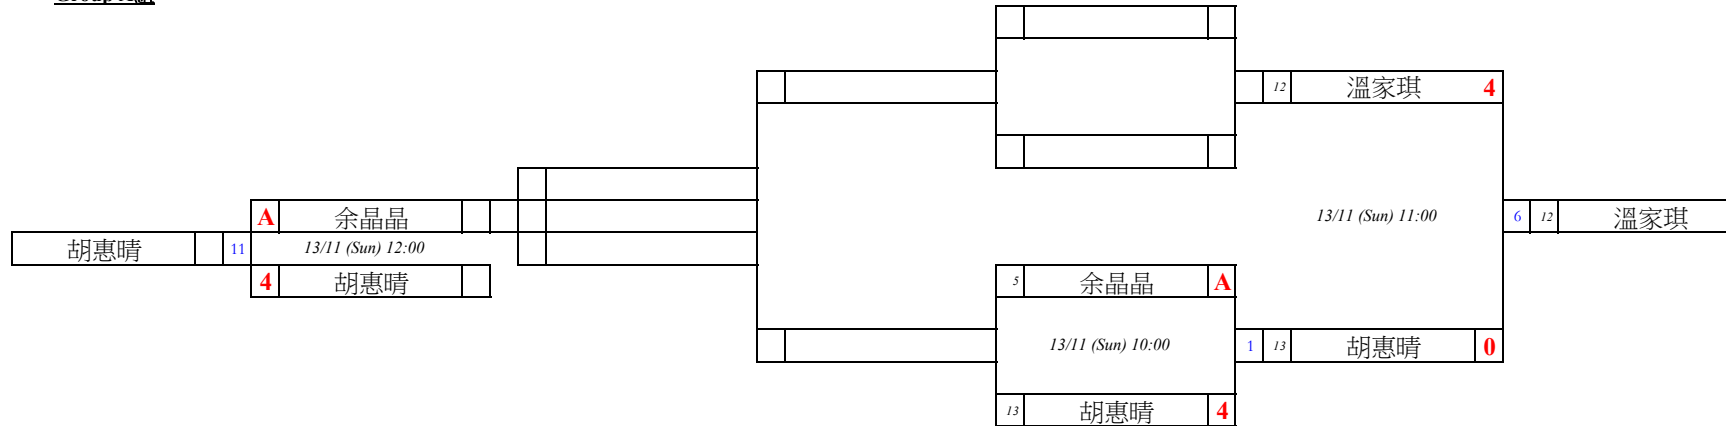

17th - 24th

負方 Losers

勝方 Winners

Group A組

Group B組

賽制 Rules: 所有賽事採用輪流開球。All matches are by the alternate break.

網頁 Web-site : <http://www.hkbilliardsports.org.hk/>

註Remarks: