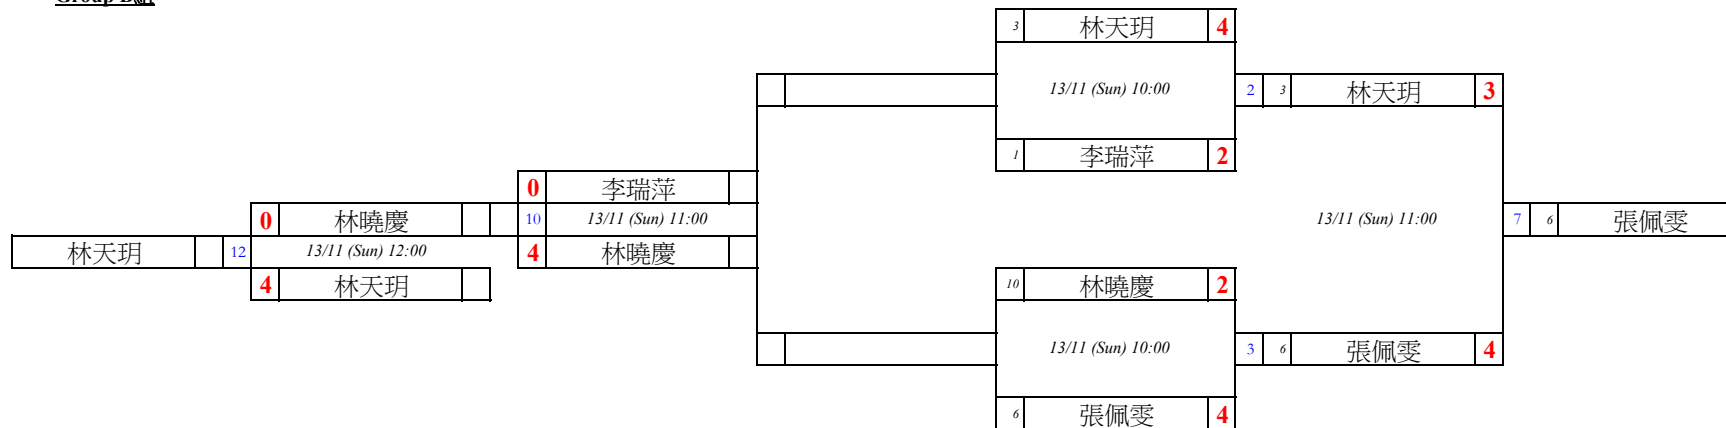

17th - 24th

負方 Losers

勝方 Winners

Group A組

Group B組

賽制 Rules: 所有賽事採用輪流開球。All matches are by the alternate break.

網頁 Web-site : <http://www.hkbilliardsports.org.hk/>

註Remarks: