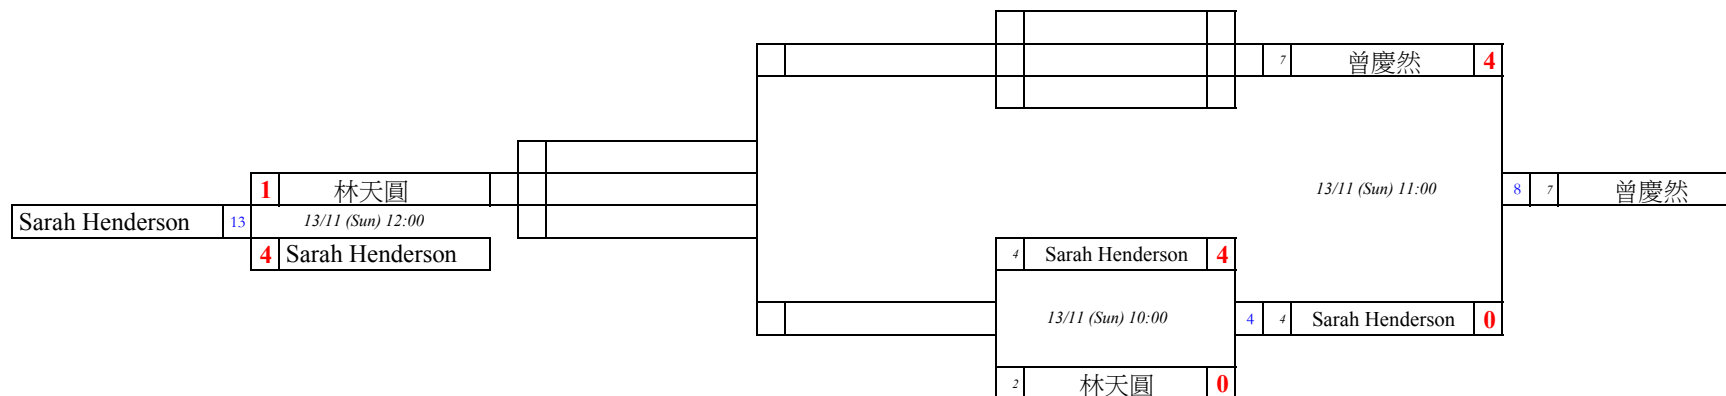

2022年香港10號球公開賽 Hong Kong 10-Ball Open Championship 2022

【女子組 Women Event】

比賽場地 Venue : 新旺桌球會 Sun Mong Club

地址 : 九龍紅磡馬頭圍道37號紅磡商業中心B座3樓 電話 : 2882 3312

Address : 3/F, Tower B, Hung Hom Commercial Centre, Ma Tau Wai Road, Hung Hom, Kowloon Tel. : 2882 3312

9th - 12th

13th - 16th

17th - 24th

負方 Losers

勝方 Winners

Group C組