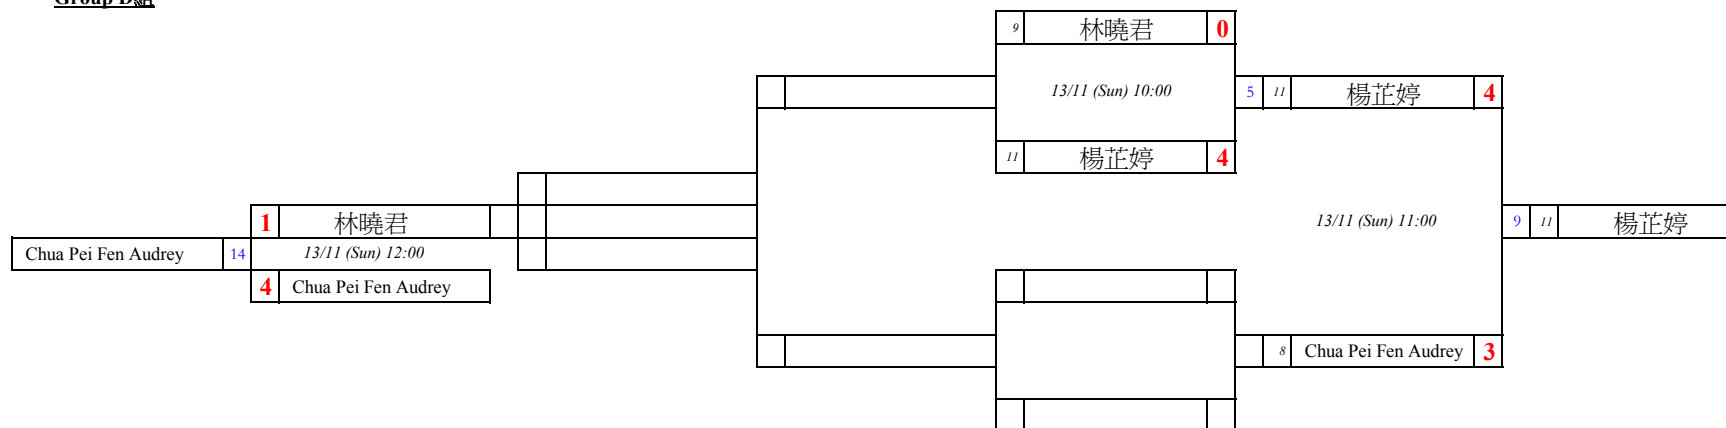

9th - 12th

13th - 16th

17th - 24th

負方 Losers

勝方 Winners

Group C組

Group D組

賽制 Rules : 所有賽事採用輪流開球。 All matches are by the alternate break.

網頁Web-site : <http://www.hkbilliardsports.org.hk/>

註Remarks :

- 參賽球員分A-D (四組), 採用雙淘汰制 - 搶4; 每組勝方及負方的得勝者進入 8 強賽事。 Players are divided into 4 groups, using Double elimination format - Stage 1 : Race to 4; group winner of Winners and Losers bracket enter Quarter-Finals.
- 參賽者遲於開賽時間到達比賽場館報到則負一局, 遲於10分鐘則負兩局, 遲於15分鐘均作棄權論, 報名費概不發還。